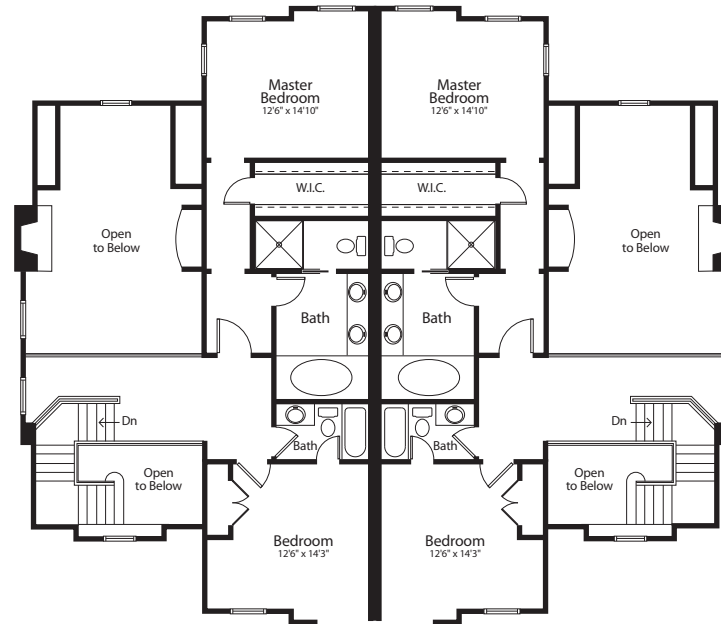

M
A
N
N
C
H
E
S
T
E
R

First Floor

Second Floor

Lower Level

4040 sq ft