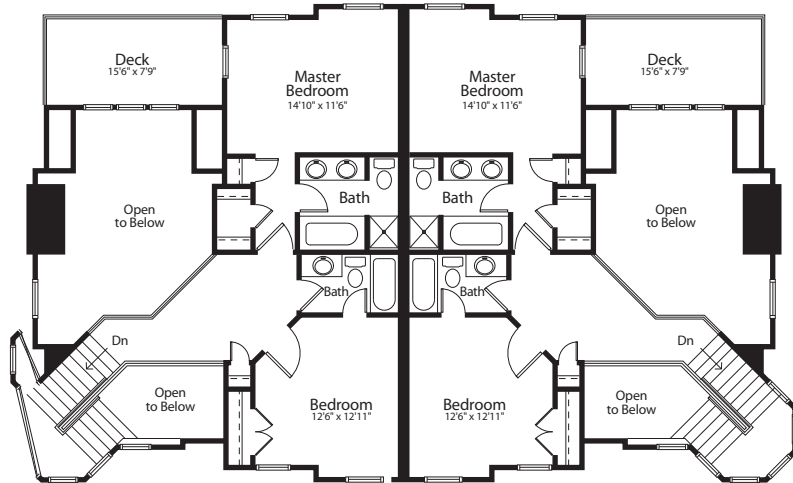

SOMMERSET

First Floor

Second Floor

Lower Level

3100 sq ft